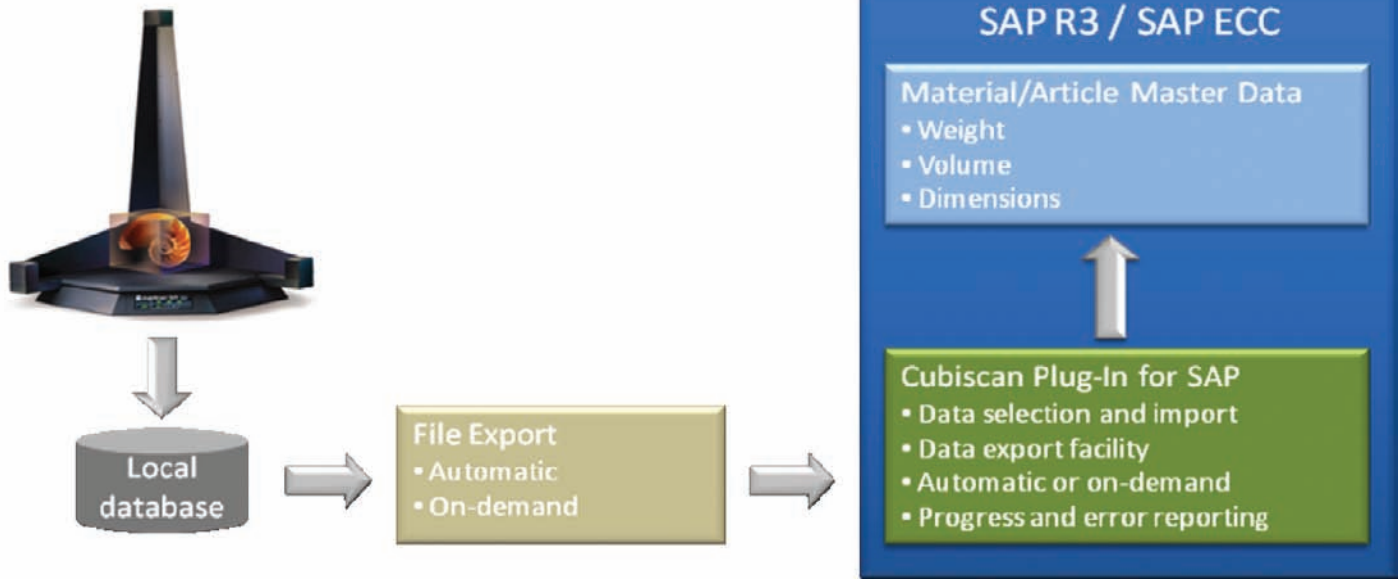

# WAREHOUSE MANAGEMENT CUBISCAN PLUG-IN

## ABOUT ROCKET PACKS

Drawing on the collective experience of numerous implementations into a variety of different business operations, and an in depth knowledge of the SAP software, Rocket have developed a library of products and enhancements (Rocket Packs) to compliment and extend the SAP Logistics Execution, Warehouse Management and Supply Chain functions in order to meet commonly occurring business and technical challenges.