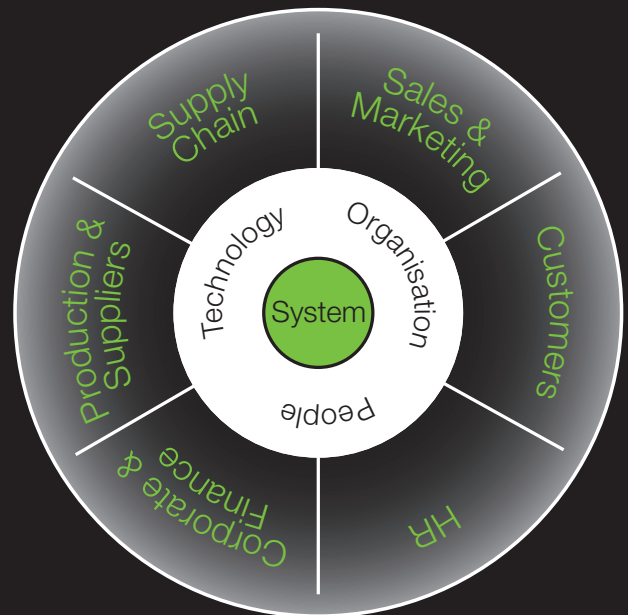

BOLDLY GOING TO NEW DIMENSIONS

We are dedicated to a process of continual improvement and to the goal of constantly evolving our ideas, methodologies and knowledge to meet new challenges and opportunities. Backed by an ongoing Research & Development investment programme, we have created a comprehensive suite of Rocket Packs and Toolkits to complement and extend the capabilities of the SAP software. Accelerating bespoke development and the integration of technology and automation equipment.

- ✓ Warehouse Automation
- ✓ Mobile Data Entry & Scanning (RF)
- ✓ Voice Directed Operations
- ✓ RF Identification (RFID)

Offering innovative thinking we take an all-round consideration to ensure a holistic view of your operational requirements. We have a passion for customer service and are fully committed to delivering the highest quality standards with the ultimate aim of giving you the tools, support and confidence to accomplish the mission you have set yourself.