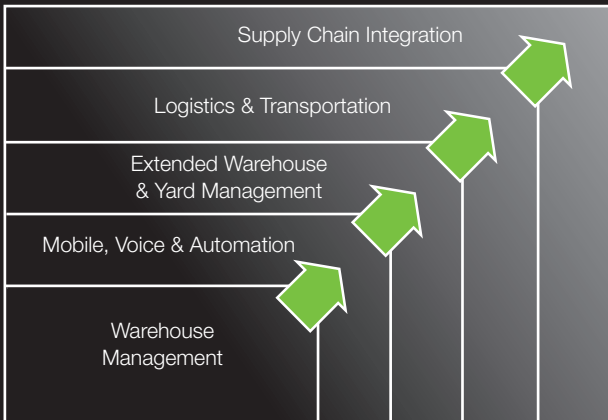

THE RIGHT TEAM ON THE GROUND

As adaptive experts, Rocket Consulting utilises SAP, best practices and technology to optimise supply chains and warehouse operations. We deliver practical and optimal solutions using our project, technical and operational skills to provide consultancy services and turnkey solutions that add value across industry.