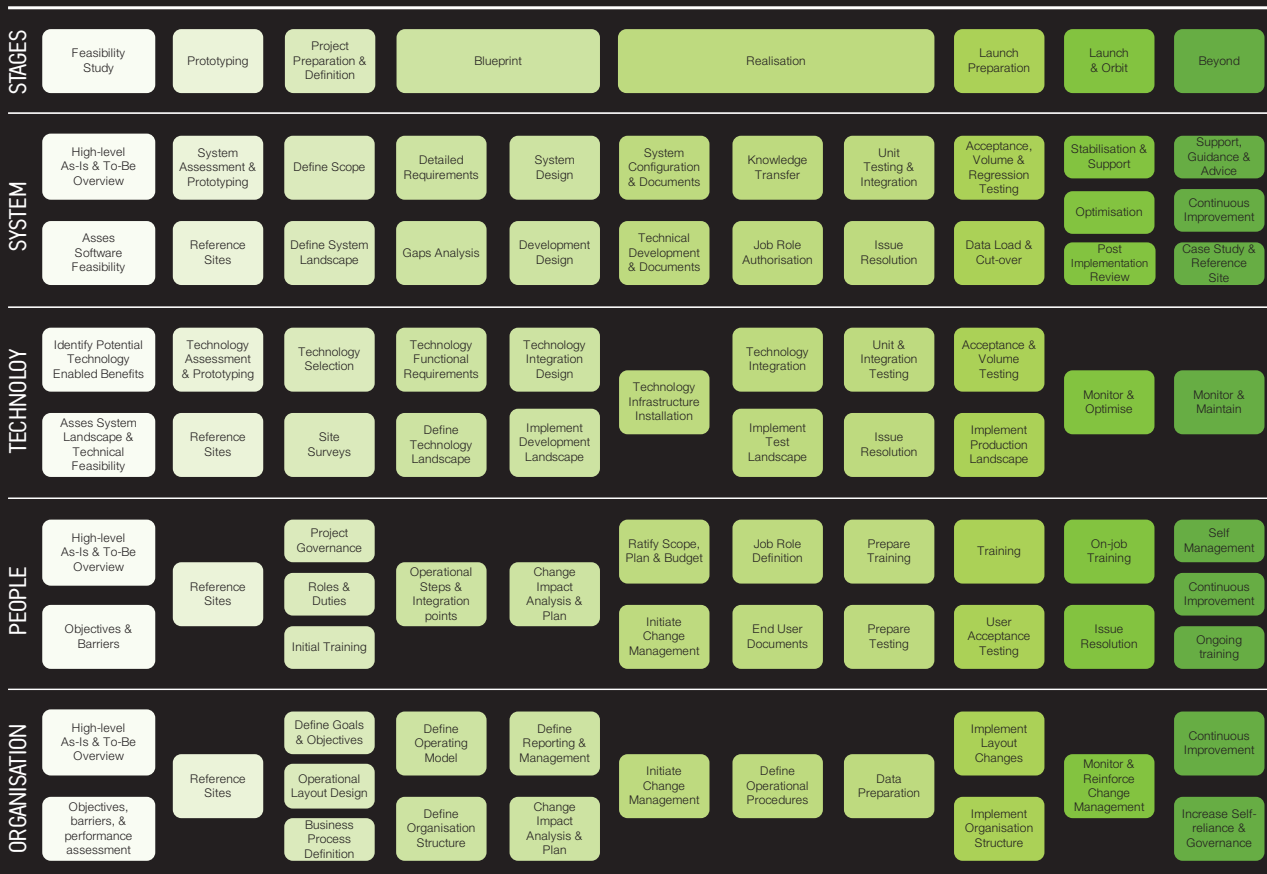

REACHING FOR THE STARS

Rocket Consulting work with you to streamline your business operations, create effective supply chains and boost warehouse efficiency, accuracy and throughput. We bring fresh thinking, demonstrable experience and an innovative holistic approach to your projects.

With a proven track record of successfully delivering practical and effective results, Rocket Consulting can help you achieve your business goals and take you to new frontiers of teamwork, understanding and excellence, creating a platform for your business growth and continuous improvement.