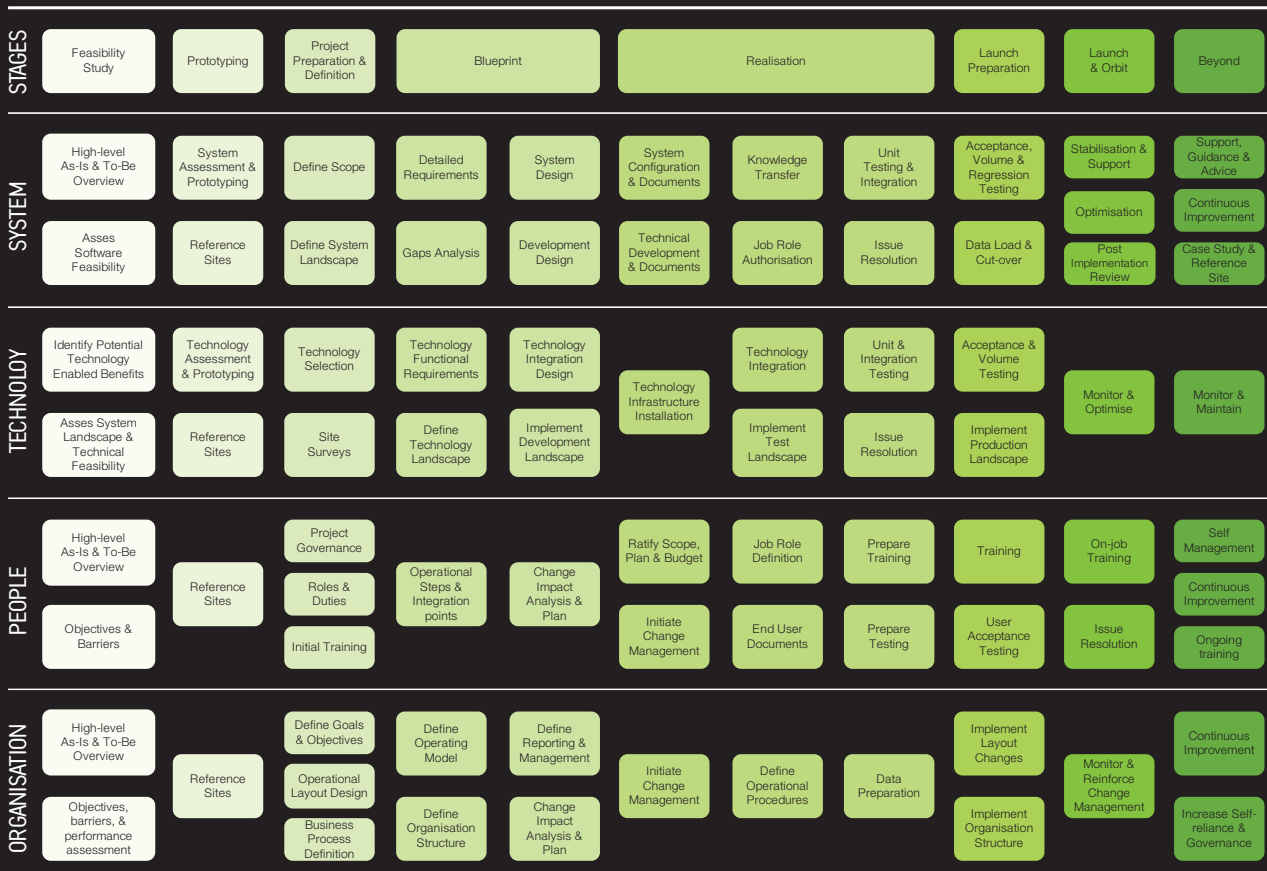

REACHING FOR THE STARS

Rocket Consulting work with you to streamline your business operations, create effective supply chains and boost warehouse efficiency, accuracy and throughput. We bring fresh thinking, demonstrable experience and an innovative holistic approach to your projects.

With a proven track record of successfully delivering practical and effective results, Rocket Consulting can help you achieve your business goals and take you to new frontiers of teamwork, understanding and excellence, creating a platform for your business growth and continuous improvement.