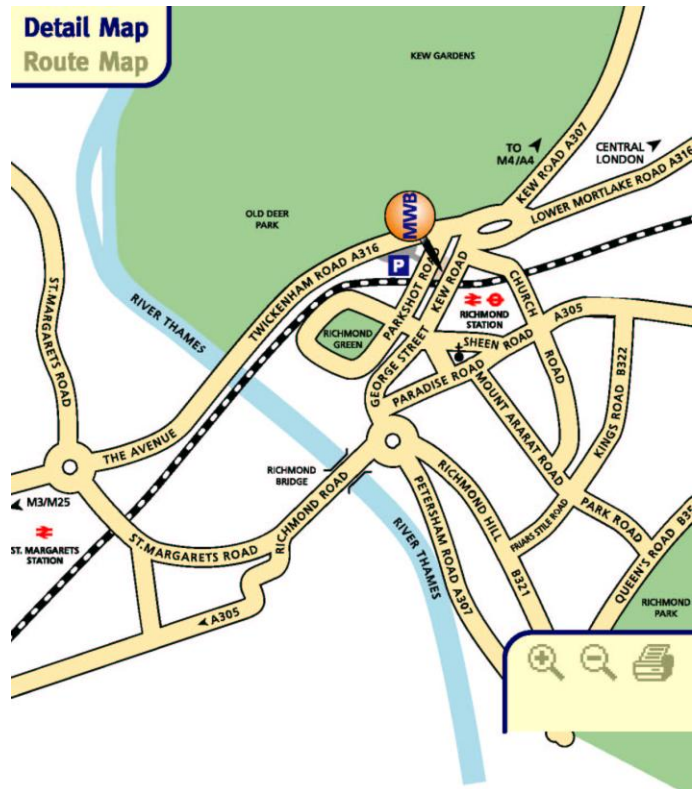

Rocket Consulting - Mission Control - Richmond

Parkshot House,
5 Kew Road,
Richmond,
Surrey
[TW9 2PR](http://www.rocketconsulting.co.uk)

The premises are immediately opposite the Richmond railway station, which is served by London Underground (District Line), South West Trains mainline (London Waterloo accessible in 25 minutes) and the North London line.

The location provides direct access to the A316 which links to the M3, M25 and M4 motorways, Central London, Gatwick and Heathrow International Airports.

Car parking can be found a short walk away in one of two car parks:

- 1) Old Deer Park on Westbound side of A316 (Twickenham Road)
- 2) Next to Richmond station

Alternatively call us 08707 60 56 60 for directions.