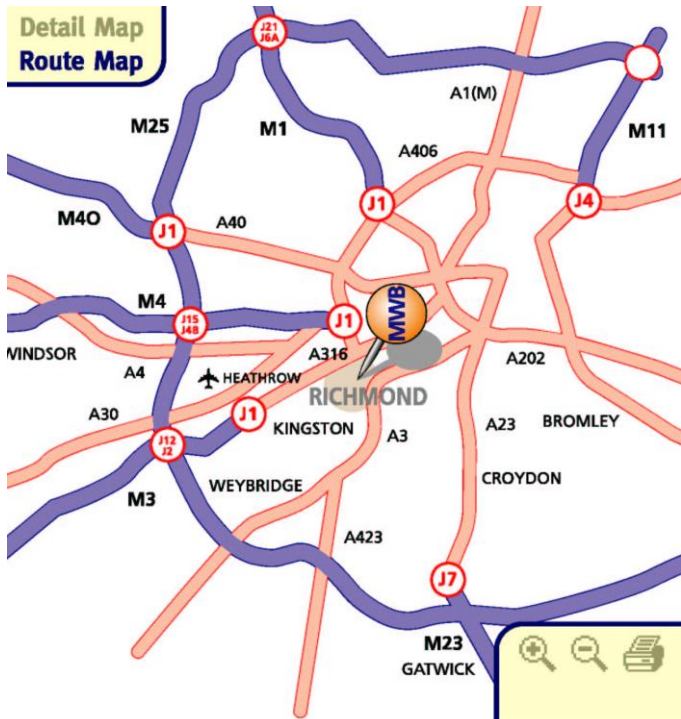

Rocket Consulting - Mission Control - Richmond

Parkshot House,
5 Kew Road,
Richmond,
Surrey
[TW9 2PR](http://www.rocketconsulting.co.uk)

The premises are immediately opposite the Richmond railway station, which is served by London Underground (District Line), South West Trains mainline (London Waterloo accessible in 25 minutes) and the North London line.

The location provides direct access to the A316 which links to the M3, M25 and M4 motorways, Central London, Gatwick and Heathrow International Airports.

Car parking can be found a short walk away in one of two car parks:

- 1) Old Deer Park on Westbound side of A316 (Twickenham Road)
- 2) Next to Richmond station

Alternatively call us 08707 60 56 60 for directions.